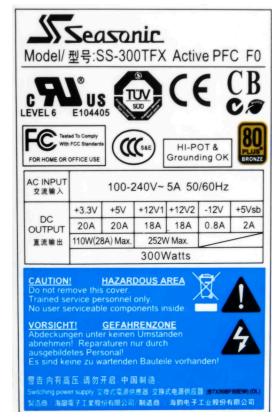

SEASONIC SS-300TFX 300W PSU TFX 24-PIN

41,00 €

Exkl. Steuern: 34,45 €

Product Images

Beschreibung

SEASONIC SS-300TFX 300W PSU TFX 24-PIN

- type: POWER SUPPLY
- manufacturer: SEASONIC
- model: SS-300TFX
- power: 300 WATT
- certificate: 80 PLUS BRONZE
- cooling: 1x FAN
- form factor: TFX
- connectors: ATX 24-PIN, ATX 12V 4-PIN, 4x SATA, 2x MOLEX, 1x FDD

Additional Information

Preis	41,00 €
EAN	171510701111
Netzteile type	TFX
Manufacturer	Seasonic
Modell	SS-300TFX
Maximale Leistung (Watt)	300
Certyfikat	80 PLUS Bronze
Anschlüsse	ATX 24-PIN, ATX 12V 4-PIN, 4x SATA, 2x MOLEX, 1x FDD
Artikelzustand	Neu
Garantie	3 Jahre Garantie