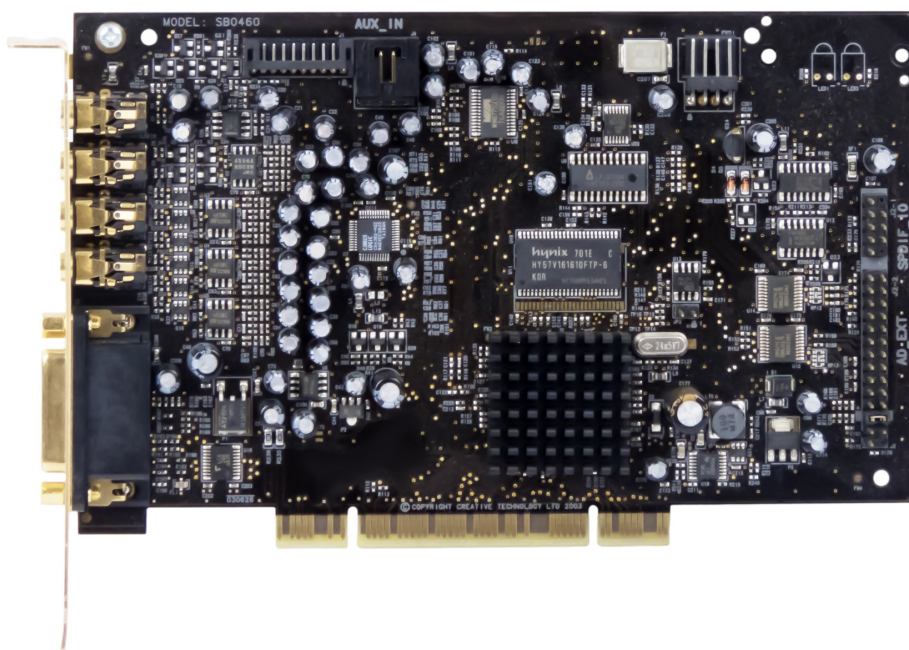

## CREATIVE SOUND BLASTER X-FI SB0460 PCI

**56,99 €**

Exkl. Steuern: 47,89 €

### Product Images

## Additional Information

---

|                    |  |
|--------------------|--|
| Preis              | 56,99 €  |
| EAN                | 683728213824   |
| Typ                | Intern   |
| Manufacturer       | Creative Labs  |
| Modell             | SB0460   |
| Serie              | CREATIVE X-Fi XTREME FIDELITY                                |
| Steckertyp         | PCI  |
| Externe Anschlüsse | GAME PORT, 4x mini-jack (LINE IN, MIC IN, LINE OUT, SPK OUT) |
| Anzahl der Kanäle  | 7.1 CHANNEL SURROUND   |
| Profil             | Standart   |
| Artikelzustand     | Erneuert   |
| Garantie           | 2 Jahre Garantie   |