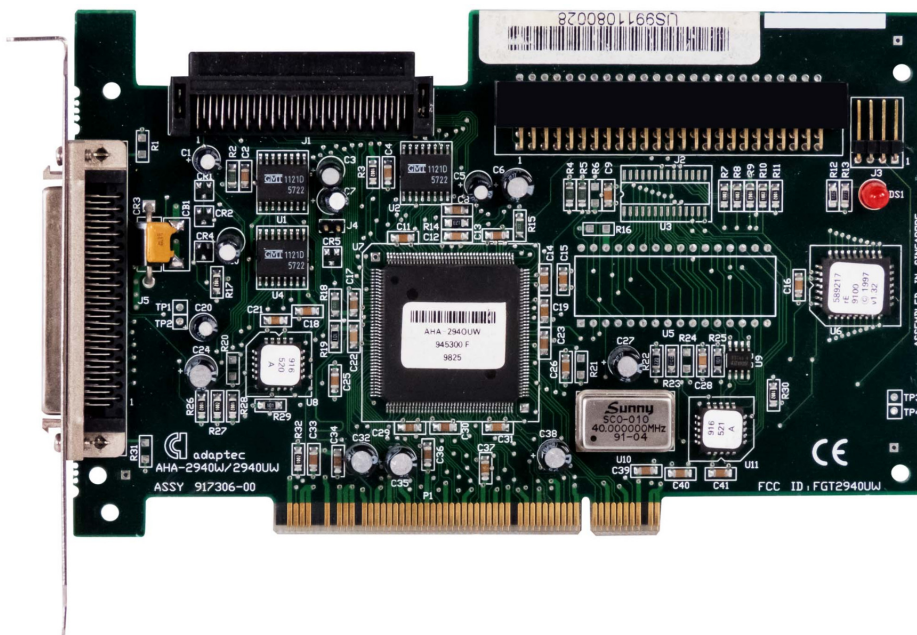

ADAPTEC AHA-2940UW SCSI PCI

63,99 €

Exkl. Steuern: 52,02 €

Product Images

Additional Information

| | |
|--------------------|--------------------------|
| Preis | 63,99 € |
| EAN | 788490597599 |
| Manufacturer | Adaptec |
| Modell | AHA-2940UW |
| Typ | SCSI |
| Data transfer | 40Mbps |
| Interne Anschlüsse | SCSI 68-PIN, SCSI 50-PIN |
| Externe Anschlüsse | SCSI 68-PIN HD |
| Datenbus | PCI |
| Profil | Standart |
| Artikelzustand | Erneuert |
| Garantie | 2 Jahre Garantie |