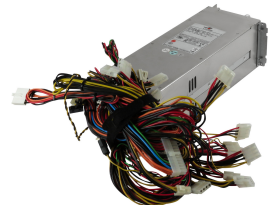

EMACS R2W-5600P3V 600W 2U R2W-5600P-R

319,00 €

Exkl. Steuern: 268,07 €

Product Images

MODEL 型号: R2W-5600P3V (ROHS)
AC INPUT 交流输入: 100-240V 47-63Hz 10-5A
DC OUTPUT 直流输出: 600W (MAX)
+5V 32A +12V 42A +3.3V 0-24A
-12V 0-1A +5VSB 0-2A
+5V AND +3.3V TOTAL MAX:210W

CAUTION: Do not remove this power supply cover under any circumstances.
SER.NO.: T64506846 26A6A0665 P/N: B00R2W0600001

		Tested To Comply With FCC Standards FOR HOME OR OFFICE USE	

MADE IN TAIWAN 台湾制造 www.zippy.com.tw MC

Additional Information

Preis	319,00 €
EAN	5903864636079
Manufacturer	Emacs
Cage P/N	B00R2W0600001
Cage Model	R2W-5600P3V
HotSwap Model	2x R2W-5600P-R
Maximale Leistung (Watt)	600W
Input	100-240V, 47-63Hz, 10-5A
Anschlüsse	ATX 24-PIN, 4-PIN 12V, 8-PIN 12V, AUX 6-PIN, 13x MOLEX, 3x FDD
Artikelzustand	Neu
Garantie	3 Jahre Garantie